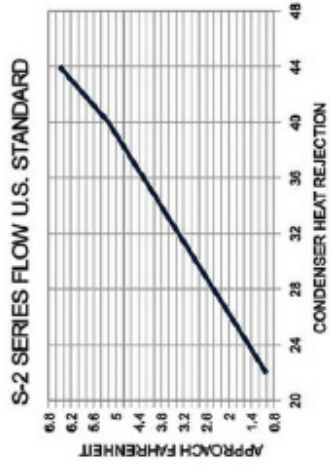

S-2 Evaporator Performance Data US

Aqua Systems Inc