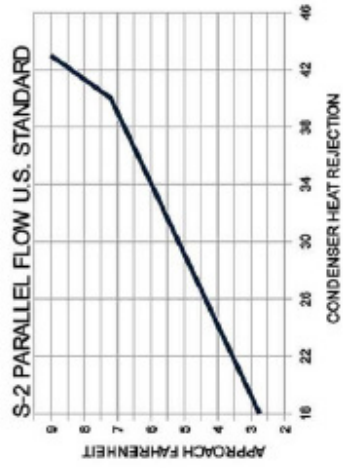

S-2 Evaporator Performance Data US

Aqua Systems Inc