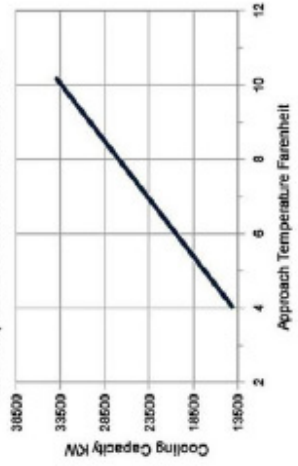

S-2 Evaporator Performance Data US

Aqua Systems Inc