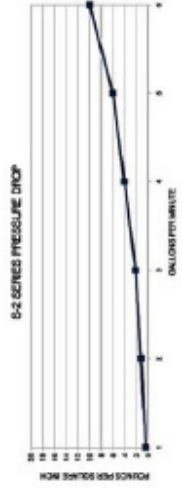

S-2 Evaporator Performance Data US

Aqua Systems Inc