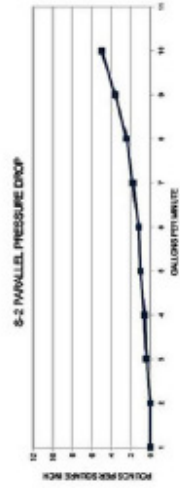

S-2 Evaporator Performance Data US

Aqua Systems Inc