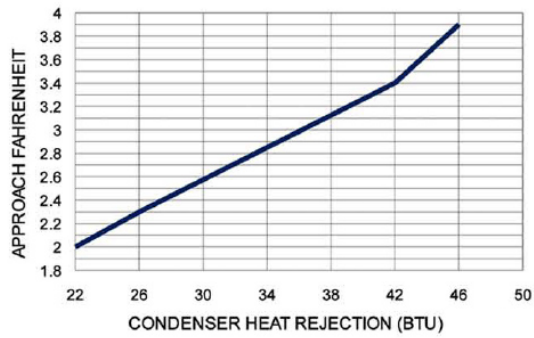

S-3 PARALLEL FLOW U.S. STANDARD

S-3 SERIES FLOW U.S. STANDARD

S-3 Evaporator Performance Data US

S-3 PARALLEL PRESSURE DROP

S-3 SERIES PRESSURE DROP