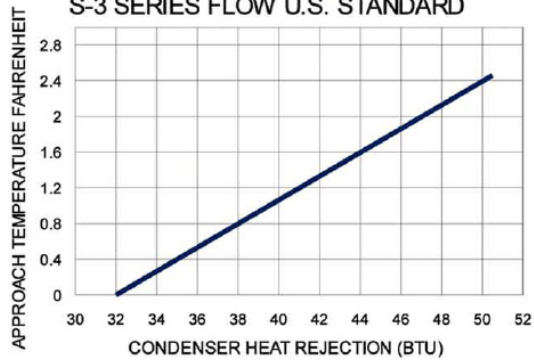

S-3 PARALLEL FLOW U.S. STANDARD

S-3 SERIES FLOW U.S. STANDARD

S-3 Evaporator Performance Data US

S-3 PARALLEL PRESSURE DROP

S-3 SERIES PRESSURE DROP