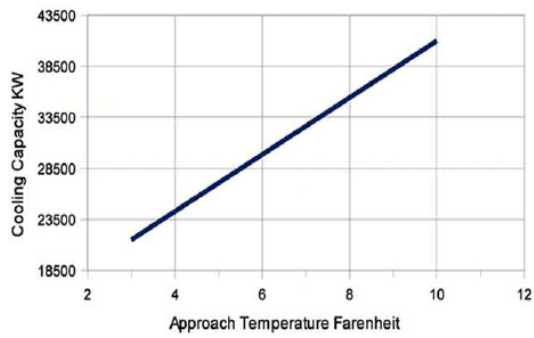

S-3 PARALLEL FLOW U.S. STANDARD

S-3 SERIES FLOW U.S. STANDARD

S-3 Evaporator Performance Data US

S-3 PARALLEL PRESSURE DROP

S-3 SERIES PRESSURE DROP