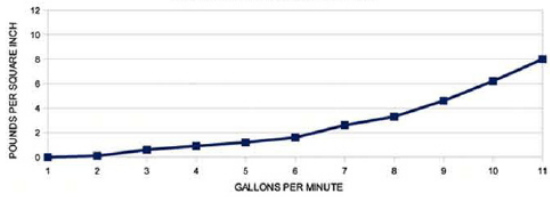

S-3 PARALLEL FLOW U.S. STANDARD

S-3 SERIES FLOW U.S. STANDARD

S-3 Evaporator Performance Data US

S-3 PARALLEL PRESSURE DROP

S-3 SERIES PRESSURE DROP