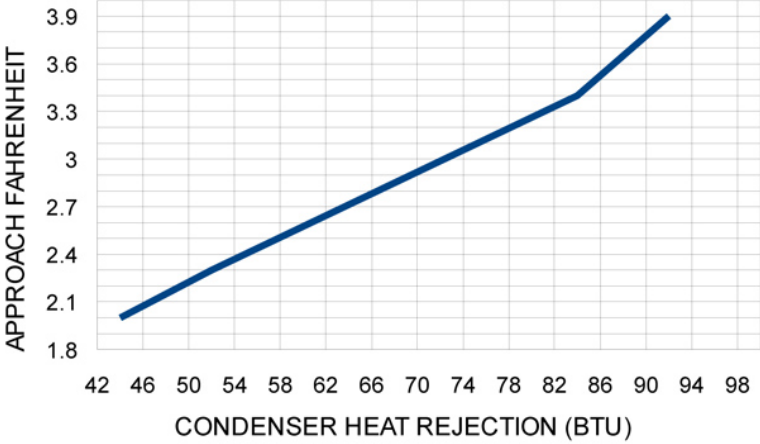

S-3TV PARALLEL FLOW U.S. STANDARD

S-3TV Evaporator Performance Data US

S-3TV PARALLEL PRESSURE DROP