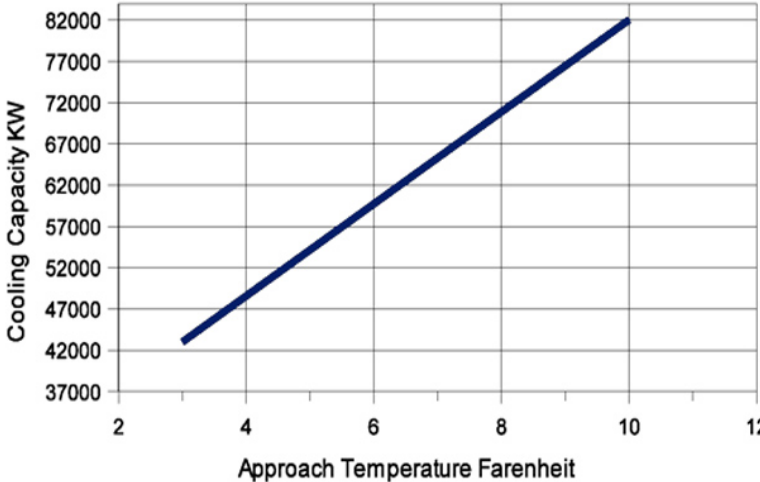

S-3TV PARALLEL FLOW U.S. STANDARD

S-3TV Evaporator Performance Data US

S-3TV PARALLEL PRESSURE DROP