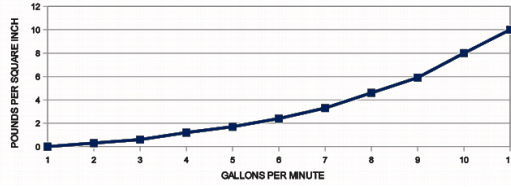

S-4 PARALLEL FLOW U.S. STANDARD

S-4 SERIES FLOW U.S. STANDARD

S-4 Evaporator Performance Data US

S-4 PARALLEL PRESSURE DROP

S-4 SERIES PRESSURE DROP