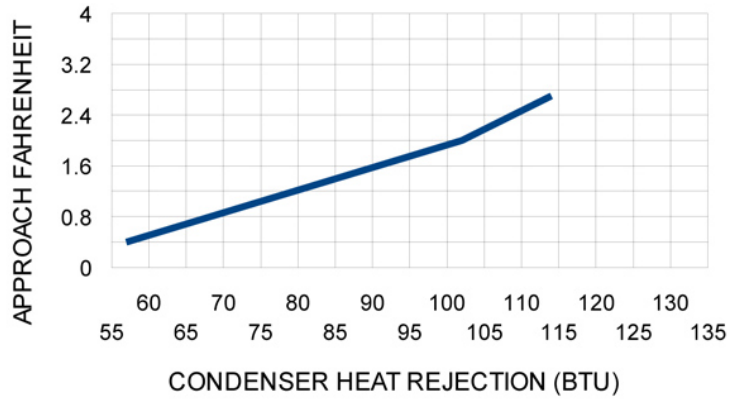

S-4TV PARALLEL FLOW U.S. STANDARD

S-4TV Evaporator Performance Data US

S-4TV PARALLEL PRESSURE DROP