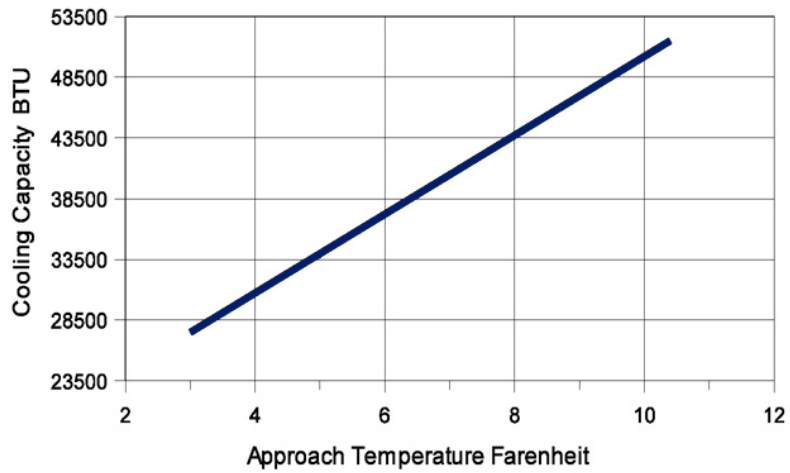

S-4TV PARALLEL FLOW U.S. STANDARD

S-4TV Evaporator Performance Data US

S-4TV PARALLEL PRESSURE DROP