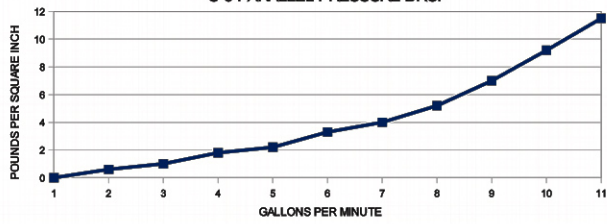

S-5 PARALLEL FLOW U.S. STANDARD

S-5 Evaporator Performance Data US

S-5 PARALLEL PRESSURE DROP

S-5 SERIES PRESSURE DROP