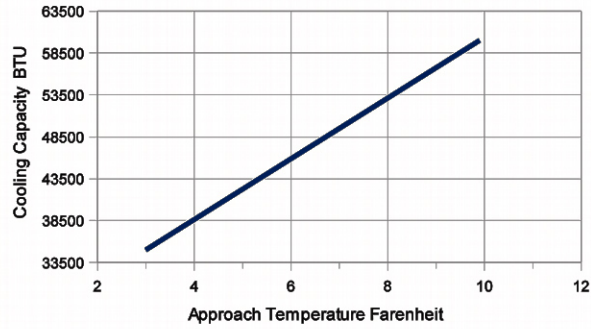

S-5 PARALLEL FLOW U.S. STANDARD

S-5 Evaporator Performance Data US

S-5 PARALLEL PRESSURE DROP

S-5 SERIES PRESSURE DROP