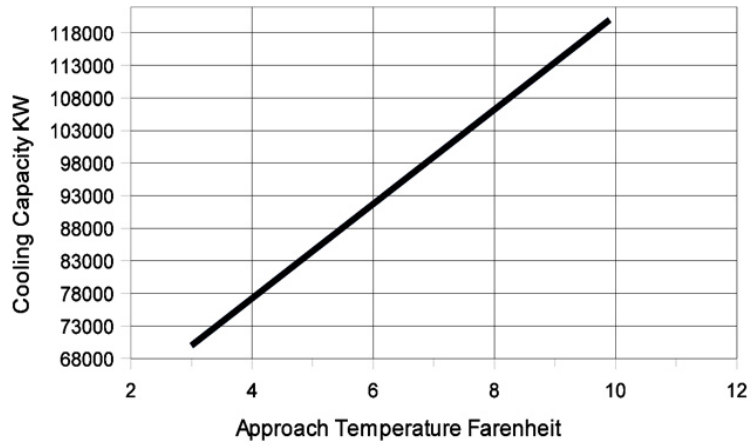

S-5TV PARALLEL FLOW U.S. STANDARD

S-5TV Evaporator Performance Data US

S-5TV PARALLEL PRESSURE DROP