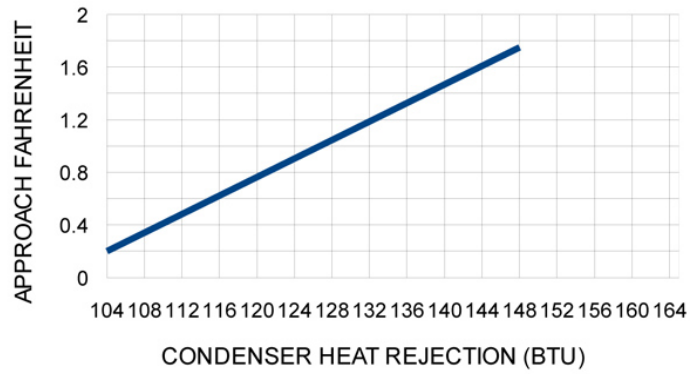

S-5TV PARALLEL FLOW U.S. STANDARD

S-5TV Evaporator Performance Data US

S-5TV PARALLEL PRESSURE DROP