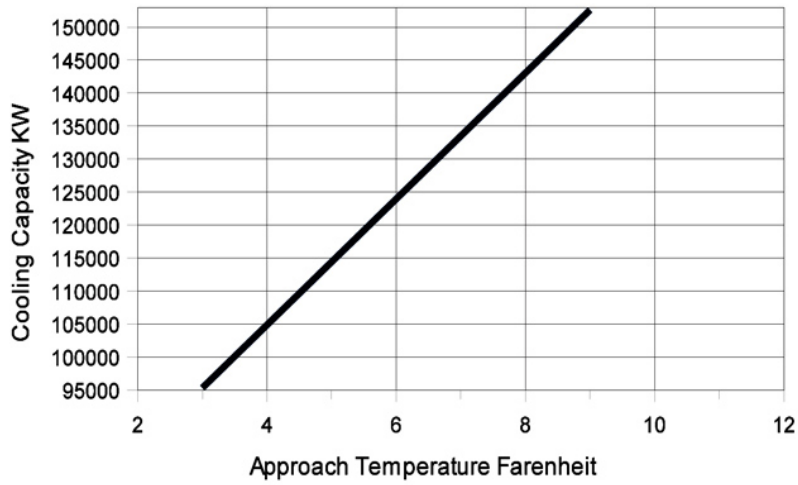

S-6TV PARALLEL FLOW U.S. STANDARD

S-6TV Evaporator Performance Data US

S-6TV PARALLEL PRESSURE DROP