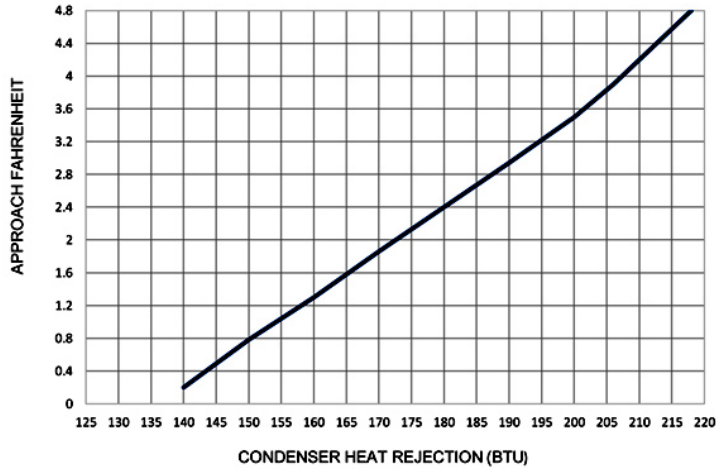

S-6TV PARALLEL FLOW U.S. STANDARD

S-6TV Evaporator Performance Data US

S-6TV PARALLEL PRESSURE DROP